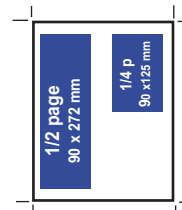

▶ ADVERTISING RATES

PAGES	EURO
1/4 full colour	510
1/3 full colour	710
1/2 full colour	1 030
1/1 full colour	1 680

TECHNICAL DETAILS

Printing: full colour printing offset on 80gr satin-coated paper, screen 150, stapled back, plasticized back, plasticized cover.