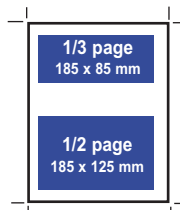

▶ ADVERTISING RATES

PAGES	EURO
1/4 full colour	510
1/3 full colour	710
1/2 full colour	1 030
1/1 full colour	1 680

TECHNICAL DETAILS

Printing: full colour printing offset on 80gr satin-coated paper, screen 150, stapled back, plasticized back, plasticized cover.